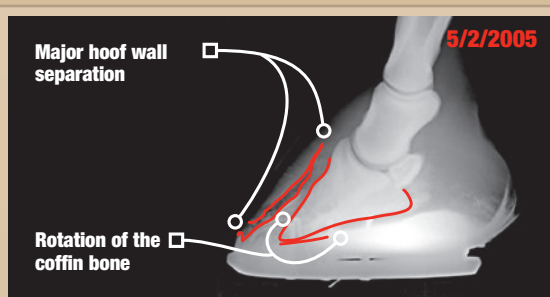

What's essential for healthy hooves?

FORMULA 707

HOOF ESSENTIALS

BioStride Trainers Formula has a new name, but it's still a miracle in a scoop

BioStride Trainers Formula has been a favorite among knowledgeable horse lovers for years because it gives you *results you can see*. Now we've changed the name to **Formula 707 Hoof Essentials**, but we didn't change the winning formula.

Vegas, a barrel-racing horse, had a significant hoof wall separation, called laminitis, in the late spring. As a result, the coffin bone rotated down, causing tenderness and lameness. After the first x-ray, the horse was started on a regular course of Formula 707 Hoof Essentials. Within weeks there was noticeable improvement, and by the following January, a second x-ray showed no sign of laminitis, and the coffin bone rotated back into its normal position.

In January, Cisco, a Tennessee Walker gelding, was discovered with the entire back half of his hoof missing through an unknown encounter with a sharp object. Sub-zero temperatures had fortunately stopped the bleeding, but the vet told the owner that although the coffin bone hadn't been injured, it would be at least a year before she could ride and the hoof may always be defective. The owner insisted on Formula 707 Hoof Essentials from day one at the vets, where Cisco stayed for 34 days. In July — half the time the vet had predicted — Cisco took his owner on a five-day trail riding and camping adventure.