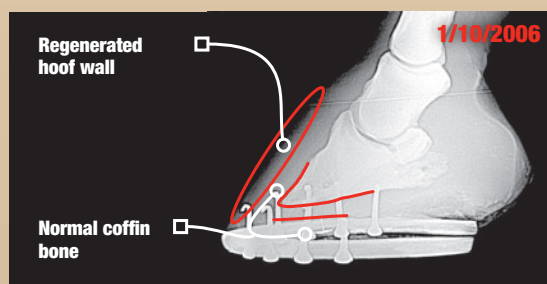

Hoof Essentials gives chipped, cracked, crumbling, delaminating hooves the intensive care they need...from the *inside*. Hoof Es-

entials is a proprietary blend of d-biotin (a B-vitamin vital to hoof health), DL-methionine and L-lysine (essential amino acids), plus the minerals calcium, phosphorus, zinc methionine complex, and proteinated manganese and copper to maximize bio-availability. All these high-quality nutrients are blended into a base of yeast culture, dried distillers grains and rice hulls to make a highly palatable, well-balanced product to promote hoof health.

Vegas, a barrel-racing horse, had a significant hoof wall separation, called laminitis, in the late spring. As a result, the coffin bone rotated down, causing tenderness and lameness. After the first x-ray, the horse was started on a regular course of Formula 707 Hoof Essentials. Within weeks there was noticeable improvement, and by the following January, a second x-ray showed no sign of laminitis, and the coffin bone rotated back into its normal position.

In January, Cisco, a Tennessee Walker gelding, was discovered with the entire back half of his hoof missing through an unknown encounter with a sharp object. Sub-zero temperatures had fortunately stopped the bleeding, but the vet told the owner that although the coffin bone hadn't been injured, it would be at least a year before she could ride and the hoof may always be defective. The owner insisted on Formula 707 Hoof Essentials from day one at the vets, where Cisco stayed for 34 days. In July — half the time the vet had predicted — Cisco took his owner on a five-day trail riding and camping adventure.